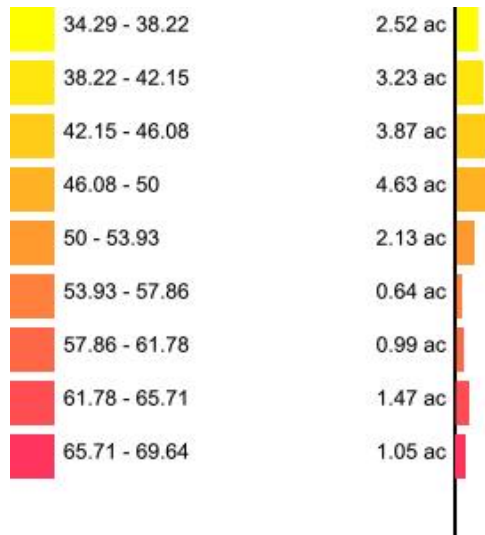

449c5b6d

Loam_DK

Client: Mustialan Opetustila
Farm: 449c5b6d
Field: 449c5b6d
Sample Year: 2021

Min: 34.29
Max: 69.64
Acres: 20.42