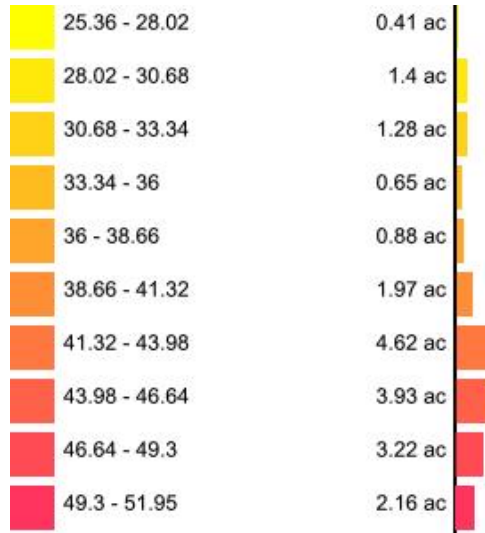

449c5b6d

Sand_DK

Client: Mustialan Opetustila
Farm: 449c5b6d
Field: 449c5b6d
Sample Year: 2021

Min: 25.36
Max: 51.95
Acres: 20.42