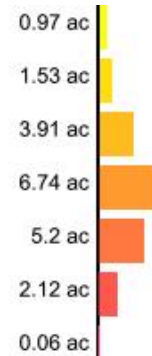

449c5b6d
S

Client: Mustialan Opetustila
Farm: 449c5b6d
Field: 449c5b6d
Sample Year: 2021

Min: 1.16
Max: 1.86
Acres: 20.42