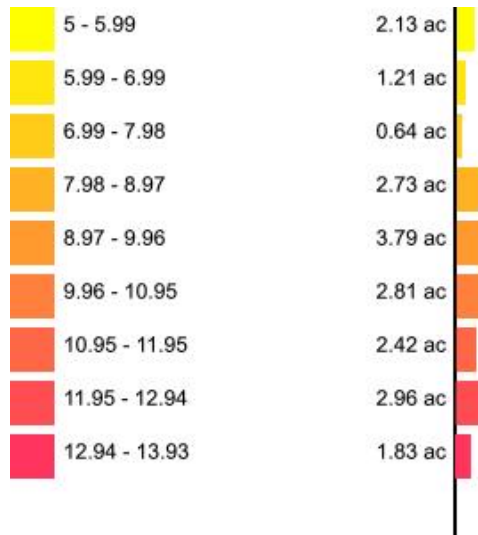

449c5b6d

Humus

Client: Mustialan Opetustila
Farm: 449c5b6d
Field: 449c5b6d
Sample Year: 2021

Min: 5
Max: 13.93
Acres: 20.42