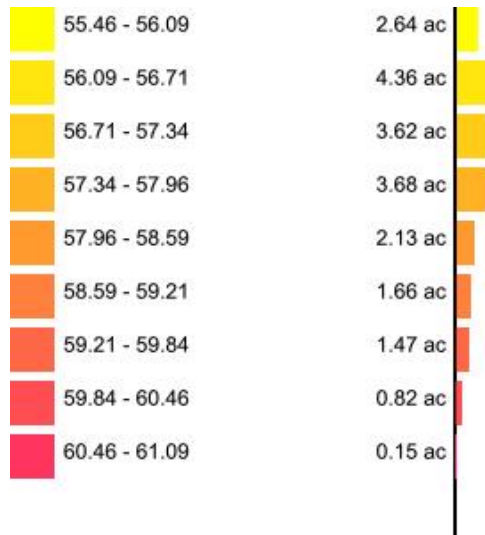

449c5b6d
HOy_Ca_bsesat

Client: Mustialan Opetustila
Farm: 449c5b6d
Field: 449c5b6d
Sample Year: 2021

Min: 55.46
Max: 61.09
Acres: 20.42