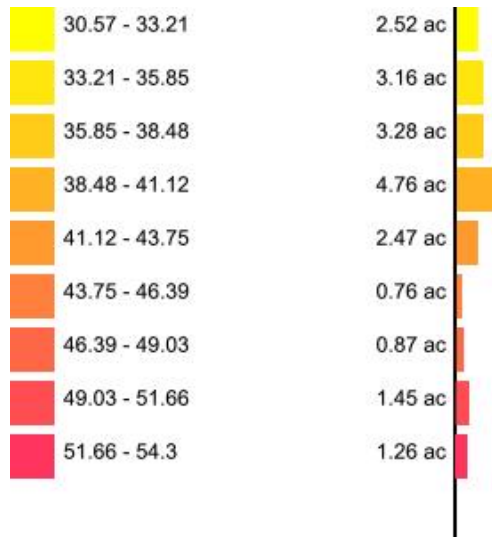

449c5b6d

Silt_DK

Client: Mustialan Opetustila
Farm: 449c5b6d
Field: 449c5b6d
Sample Year: 2021

Min: 30.57
Max: 54.3
Acres: 20.42