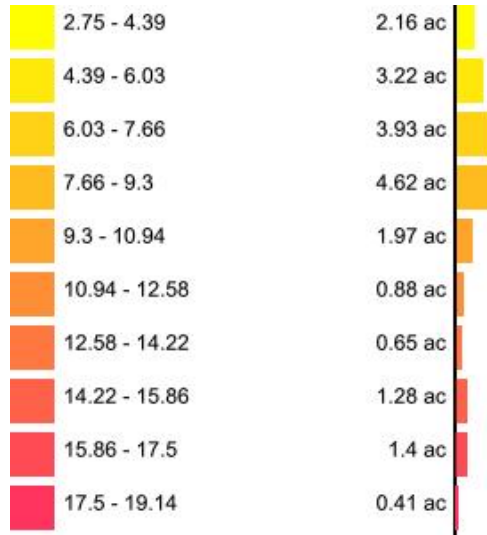

449c5b6d

Mn

Client: Mustialan Opetustila
Farm: 449c5b6d
Field: 449c5b6d
Sample Year: 2021

Min: 2.75
Max: 19.14
Acres: 20.42