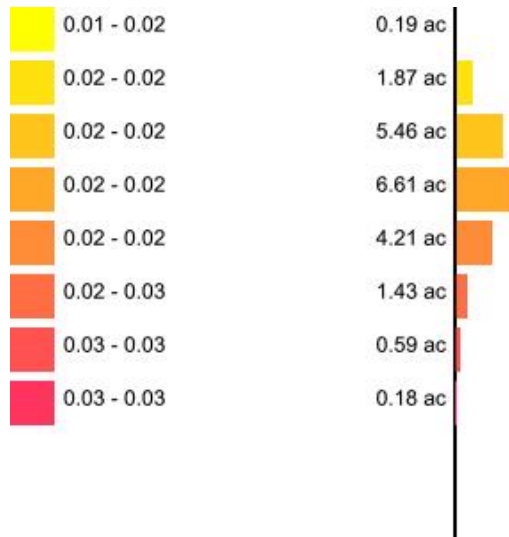

449c5b6d

Mo

Client: Mustialan Opetustila
Farm: 449c5b6d
Field: 449c5b6d
Sample Year: 2021

Min: 0.01
Max: 0.03
Acres: 20.42