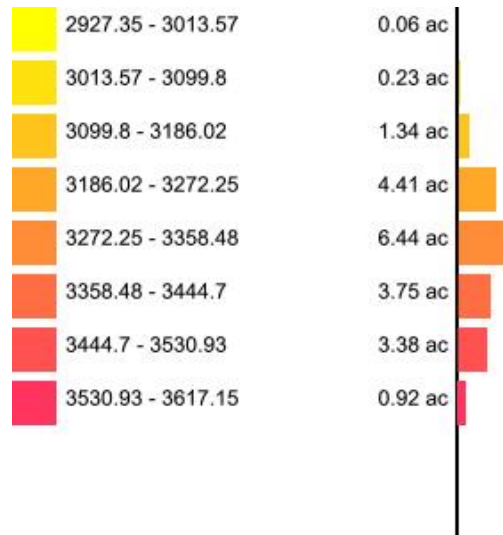

449c5b6d

Ca_PPM

Client: Mustialan Opetustila
Farm: 449c5b6d
Field: 449c5b6d
Sample Year: 2021

Min: 2927.35
Max: 3617.15
Acres: 20.42