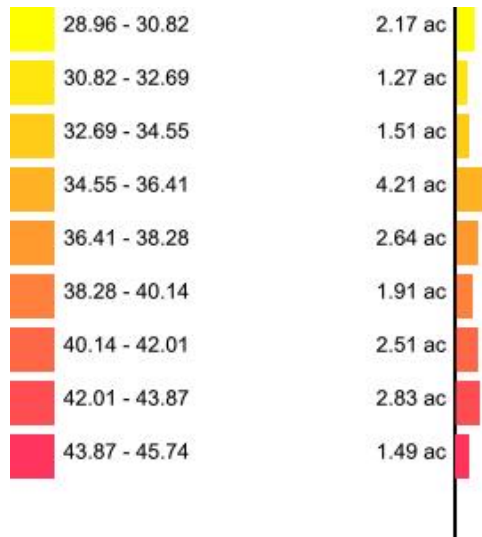

449c5b6d Leak_DK

Client: Mustialan Opetustila
Farm: 449c5b6d
Field: 449c5b6d
Sample Year: 2021

Min: 28.96
Max: 45.74
Acres: 20.42