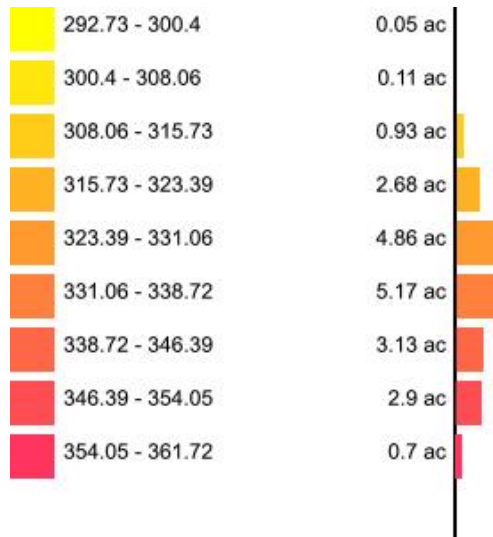

# MUSTIALAN OPETUSTILA

449c5b6d

*Nutrient and Texture Maps*

SoilOptix Inc.  
597112 Hwy59  
Tavistock ON  
N0B 2R0  
[www.SoilOptix.com](http://www.SoilOptix.com)  
519-902-7645

This document is designed to provide you a “snapshot” of your field at a glance. Legend descriptions are not recommendations.

# 449c5b6d

Ca

**Client:** Mustialan Opetustila  
**Farm:** 449c5b6d  
**Field:** 449c5b6d  
**Sample Year:** 2021

**Min:** 292.73  
**Max:** 361.72  
**Acres:** 20.42