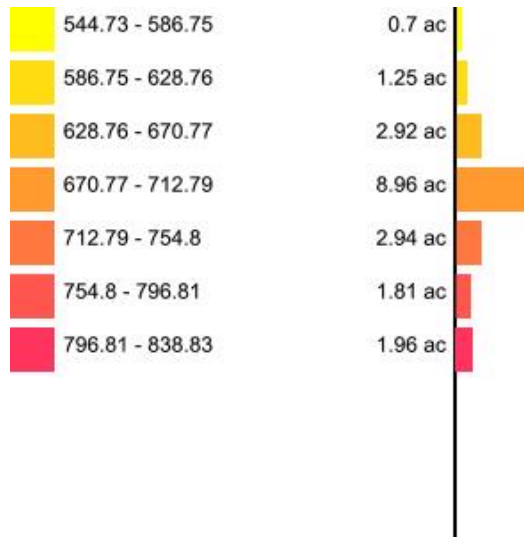

449c5b6d Mg_PPM

Client: Mustialan Opetustila
Farm: 449c5b6d
Field: 449c5b6d
Sample Year: 2021

Min: 544.73
Max: 838.83
Acres: 20.42