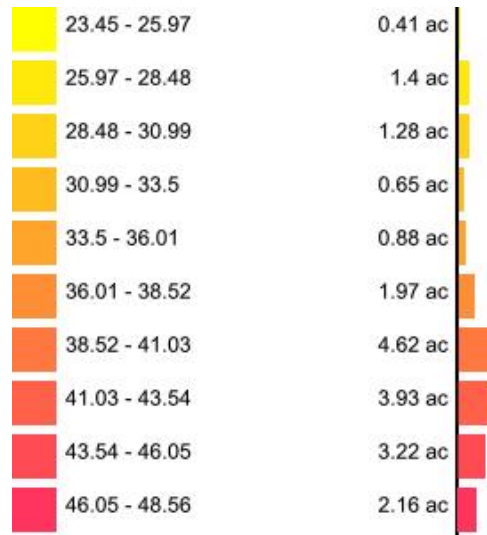

449c5b6d

FSand_DK

Client: Mustialan Opetustila
Farm: 449c5b6d
Field: 449c5b6d
Sample Year: 2021

Min: 23.45
Max: 48.56
Acres: 20.42