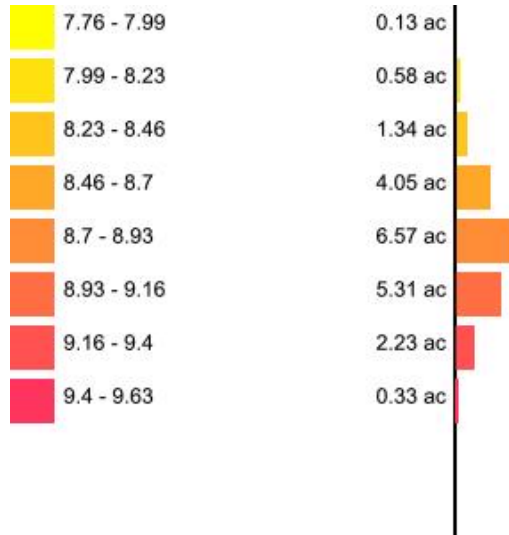

449c5b6d

Cu

Client: Mustialan Opetustila
Farm: 449c5b6d
Field: 449c5b6d
Sample Year: 2021

Min: 7.76
Max: 9.63
Acres: 20.42