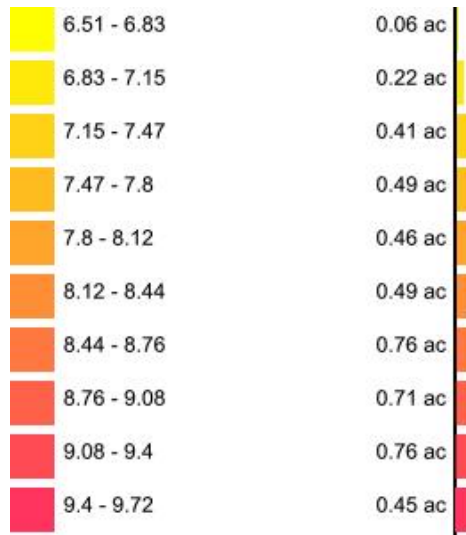

Min: 19.8
Max: 34.55
Acres: 4.8

e61f43d4 Clay_DK

Client: Mustialan Opetustila
Farm: e61f43d4
Field: e61f43d4
Sample Year: 2021

Min: 3.43
Max: 12.63
Acres: 4.8

e61f43d4

Cu

Client: Mustialan Opetustila
Farm: e61f43d4
Field: e61f43d4
Sample Year: 2021

Min: 6.51
Max: 9.72
Acres: 4.8

e61f43d4

Elevation

Client: Mustialan Opetustila
Farm: e61f43d4
Field: e61f43d4
Sample Year: 2021

Min: 349.67
Max: 358.06
Acres: 4.8

e61f43d4

Fe

Client: Mustialan Opetustila
Farm: e61f43d4
Field: e61f43d4
Sample Year: 2021