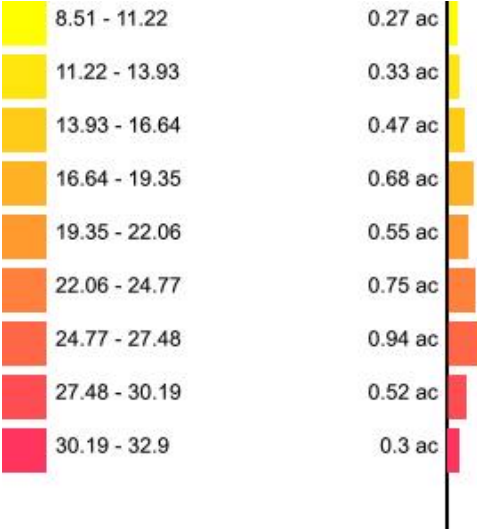

e61f43d4 K

Client: Mustialan Opetustila
Farm: e61f43d4
Field: e61f43d4
Sample Year: 2021

Min: 8.51
Max: 32.9
Acres: 4.8