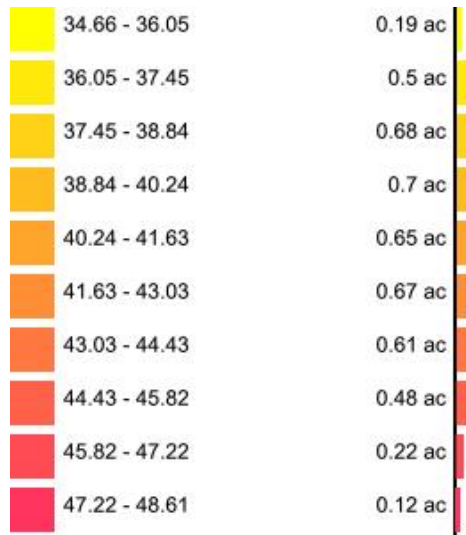

Min: 6.01
Max: 6.38
Acres: 4.8

e61f43d4 RT

Client: Mustialan Opetustila
Farm: e61f43d4
Field: e61f43d4
Sample Year: 2021

Min: 6.51
Max: 6.88
Acres: 4.8

e61f43d4
S

Client: Mustialan Opetustila
Farm: e61f43d4
Field: e61f43d4
Sample Year: 2021

Min: 2
Max: 2
Acres: 4.8

e61f43d4

Sand_DK

Client: Mustialan Opetustila
Farm: e61f43d4
Field: e61f43d4
Sample Year: 2021

Min: 34.66
Max: 48.61
Acres: 4.8

e61f43d4

Silt_DK

Client: Mustialan Opetustila
Farm: e61f43d4
Field: e61f43d4
Sample Year: 2021

Min: 43.5
Max: 47.74
Acres: 4.8

e61f43d4 TotalN

Client: Mustialan Opetustila
Farm: e61f43d4
Field: e61f43d4
Sample Year: 2021

Min: 0
Max: 0
Acres: 4.8

e61f43d4 Zn

Client: Mustialan Opetustila
Farm: e61f43d4
Field: e61f43d4
Sample Year: 2021