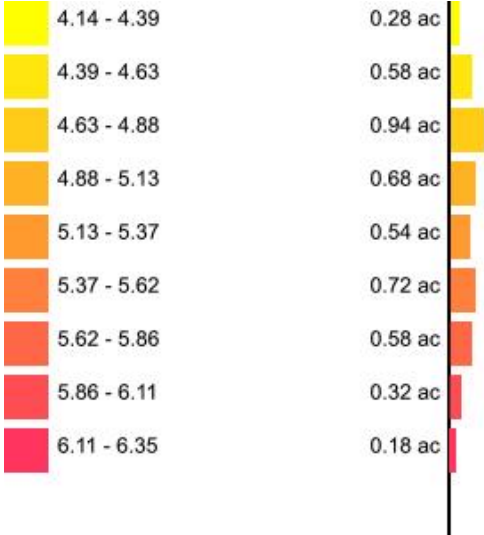

e61f43d4

Ca

Client: Mustialan Opetustila
Farm: e61f43d4
Field: e61f43d4
Sample Year: 2021

Min: 240
Max: 342.37
Acres: 4.8

e61f43d4
Ca_Mg

Client: Mustialan Opetustila
Farm: e61f43d4
Field: e61f43d4
Sample Year: 2021

Min: 4.14
Max: 6.35
Acres: 4.8

e61f43d4

Ca_PPM

Client: Mustialan Opetustila
Farm: e61f43d4
Field: e61f43d4
Sample Year: 2021

Min: 2399.97
Max: 3423.72
Acres: 4.8

e61f43d4 CEC

Client: Mustialan Opetustila
Farm: e61f43d4
Field: e61f43d4
Sample Year: 2021