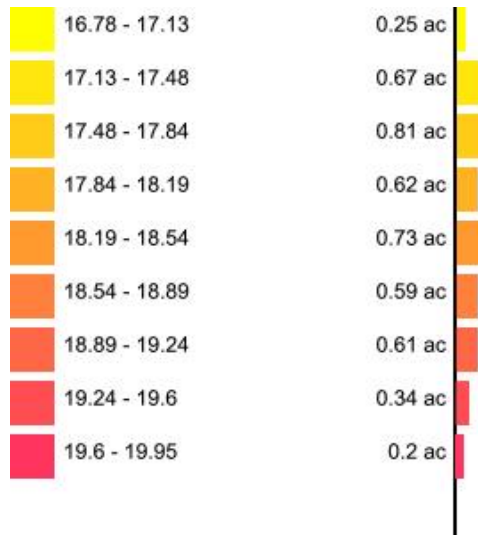

e61f43d4
HOy_Mg_bsesat

Client: Mustialan Opetustila
Farm: e61f43d4
Field: e61f43d4
Sample Year: 2021

Min: 16.78
Max: 19.95
Acres: 4.8