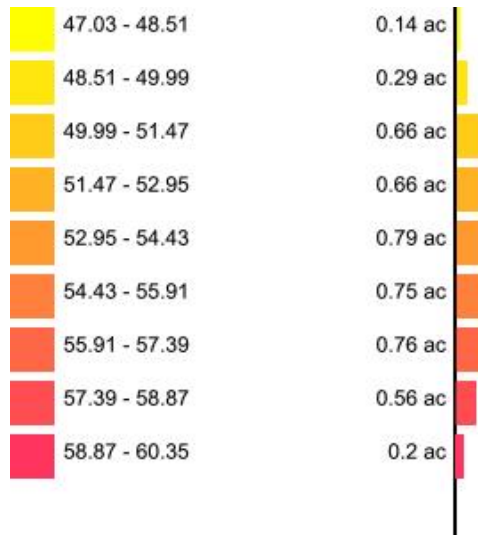

Min: 85.09
Max: 329
Acres: 4.8

e61f43d4

Leak_DK

Client: Mustialan Opetustila
Farm: e61f43d4
Field: e61f43d4
Sample Year: 2021

Min: 16.25
Max: 27.61
Acres: 4.8

e61f43d4

Loam_DK

Client: Mustialan Opetustila
Farm: e61f43d4
Field: e61f43d4
Sample Year: 2021

Min: 47.03
Max: 60.35
Acres: 4.8

e61f43d4 Mg

Client: Mustialan Opetustila
Farm: e61f43d4
Field: e61f43d4
Sample Year: 2021

Min: 40.11
Max: 82.65
Acres: 4.8

e61f43d4

Mg_PPM

Client: Mustialan Opetustila
Farm: e61f43d4
Field: e61f43d4
Sample Year: 2021