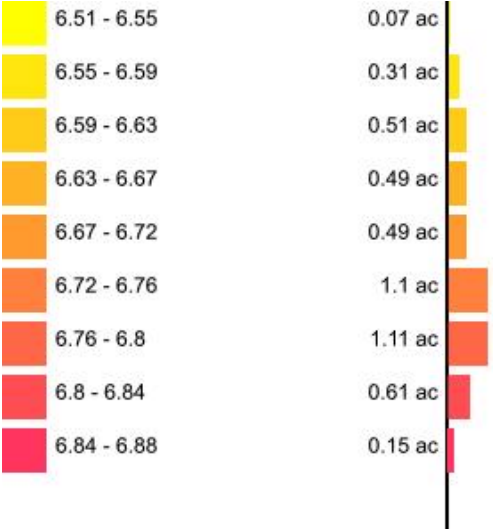

Min: 6.01
Max: 6.38
Acres: 4.8

e61f43d4 RT

Client: Mustialan Opetustila
Farm: e61f43d4
Field: e61f43d4
Sample Year: 2021

Min: 6.51
Max: 6.88
Acres: 4.8

e61f43d4
S

Client: Mustialan Opetustila
Farm: e61f43d4
Field: e61f43d4
Sample Year: 2021

Min: 2
Max: 2
Acres: 4.8

e61f43d4

Sand_DK

Client: Mustialan Opetustila
Farm: e61f43d4
Field: e61f43d4
Sample Year: 2021

Min: 34.66
Max: 48.61
Acres: 4.8

e61f43d4

Silt_DK

Client: Mustialan Opetustila
Farm: e61f43d4
Field: e61f43d4
Sample Year: 2021