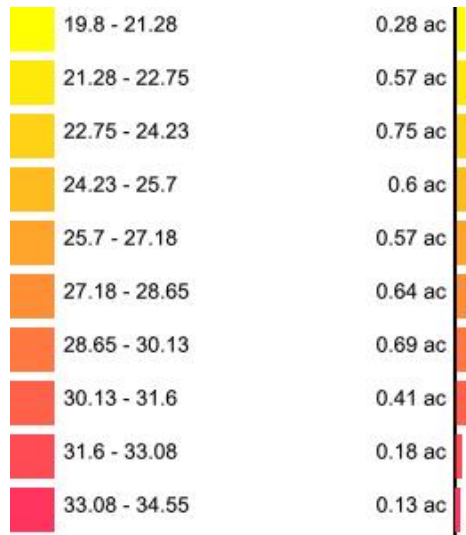

Min: 4.14
Max: 6.35
Acres: 4.8

e61f43d4

Ca_PPM

Client: Mustialan Opetustila
Farm: e61f43d4
Field: e61f43d4
Sample Year: 2021

Min: 2399.97
Max: 3423.72
Acres: 4.8

e61f43d4 CEC

Client: Mustialan Opetustila
Farm: e61f43d4
Field: e61f43d4
Sample Year: 2021

Min: 19.8
Max: 34.55
Acres: 4.8

e61f43d4 Clay_DK

Client: Mustialan Opetustila
Farm: e61f43d4
Field: e61f43d4
Sample Year: 2021

Min: 3.43
Max: 12.63
Acres: 4.8

e61f43d4

Cu

Client: Mustialan Opetustila
Farm: e61f43d4
Field: e61f43d4
Sample Year: 2021