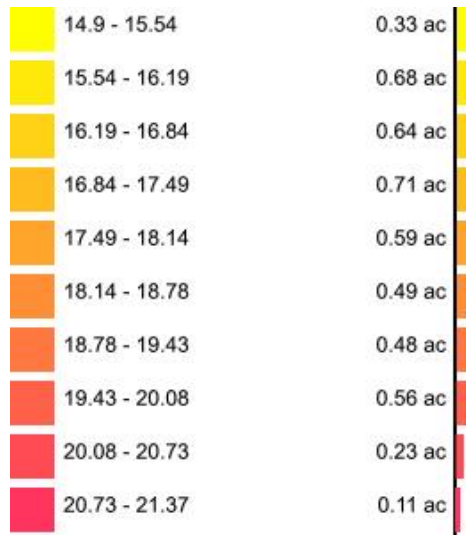

Min: 4.24
Max: 5.21
Acres: 4.8

e61f43d4 P

Client: Mustialan Opetustila
Farm: e61f43d4
Field: e61f43d4
Sample Year: 2021

Min: 1.49
Max: 2.14
Acres: 4.8

e61f43d4 P_PPM

Client: Mustialan Opetustila
Farm: e61f43d4
Field: e61f43d4
Sample Year: 2021

Min: 14.9
Max: 21.37
Acres: 4.8

e61f43d4
PAW_DK

Client: Mustialan Opetustila
Farm: e61f43d4
Field: e61f43d4
Sample Year: 2021

Min: 59.96
Max: 75.33
Acres: 4.8

e61f43d4 pH

Client: Mustialan Opetustila
Farm: e61f43d4
Field: e61f43d4
Sample Year: 2021