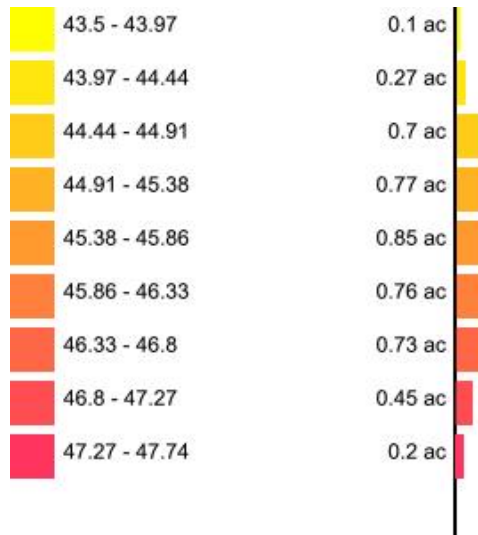

Min: 6.01
Max: 6.38
Acres: 4.8

e61f43d4 RT

Client: Mustialan Opetustila
Farm: e61f43d4
Field: e61f43d4
Sample Year: 2021

Min: 6.51
Max: 6.88
Acres: 4.8

e61f43d4
S

Client: Mustialan Opetustila
Farm: e61f43d4
Field: e61f43d4
Sample Year: 2021

Min: 2
Max: 2
Acres: 4.8

e61f43d4

Sand_DK

Client: Mustialan Opetustila
Farm: e61f43d4
Field: e61f43d4
Sample Year: 2021

Min: 34.66
Max: 48.61
Acres: 4.8

e61f43d4

Silt_DK

Client: Mustialan Opetustila
Farm: e61f43d4
Field: e61f43d4
Sample Year: 2021

Min: 43.5
Max: 47.74
Acres: 4.8

e61f43d4 TotalN

Client: Mustialan Opetustila
Farm: e61f43d4
Field: e61f43d4
Sample Year: 2021

Min: 0
Max: 0
Acres: 4.8

e61f43d4 Zn

Client: Mustialan Opetustila
Farm: e61f43d4
Field: e61f43d4
Sample Year: 2021