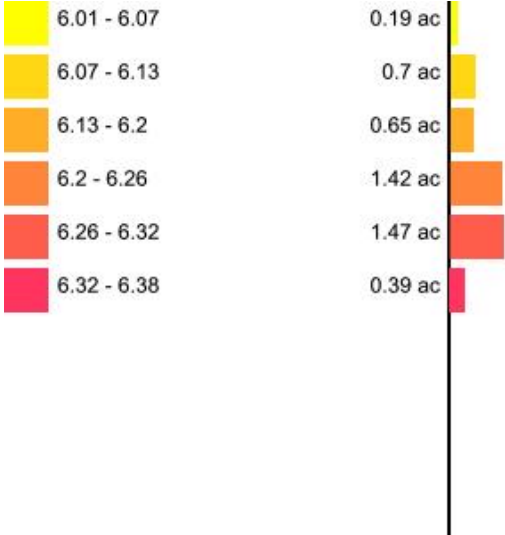

Min: 14.9
Max: 21.37
Acres: 4.8

e61f43d4
PAW_DK

Client: Mustialan Opetustila
Farm: e61f43d4
Field: e61f43d4
Sample Year: 2021

Min: 59.96
Max: 75.33
Acres: 4.8

e61f43d4 pH

Client: Mustialan Opetustila
Farm: e61f43d4
Field: e61f43d4
Sample Year: 2021

Min: 6.01
Max: 6.38
Acres: 4.8

e61f43d4 RT

Client: Mustialan Opetustila
Farm: e61f43d4
Field: e61f43d4
Sample Year: 2021

Min: 6.51
Max: 6.88
Acres: 4.8

e61f43d4
S

Client: Mustialan Opetustila
Farm: e61f43d4
Field: e61f43d4
Sample Year: 2021