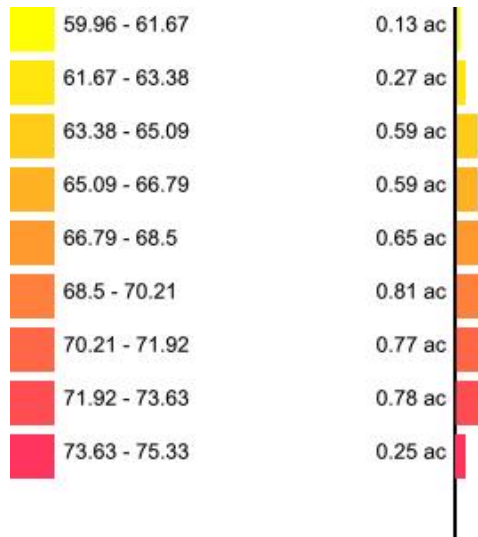

Min: 14.9
Max: 21.37
Acres: 4.8

e61f43d4
PAW_DK

Client: Mustialan Opetustila
Farm: e61f43d4
Field: e61f43d4
Sample Year: 2021

Min: 59.96
Max: 75.33
Acres: 4.8

e61f43d4 pH

Client: Mustialan Opetustila
Farm: e61f43d4
Field: e61f43d4
Sample Year: 2021

Min: 6.01
Max: 6.38
Acres: 4.8

e61f43d4 RT

Client: Mustialan Opetustila
Farm: e61f43d4
Field: e61f43d4
Sample Year: 2021

Min: 6.51
Max: 6.88
Acres: 4.8

e61f43d4
S

Client: Mustialan Opetustila
Farm: e61f43d4
Field: e61f43d4
Sample Year: 2021