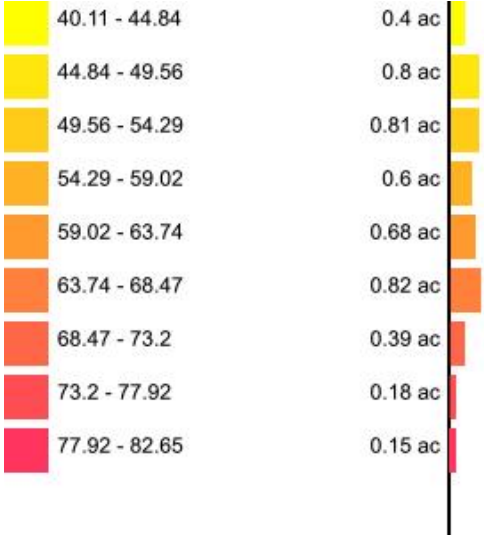

Min: 47.03
Max: 60.35
Acres: 4.8

e61f43d4 Mg

Client: Mustialan Opetustila
Farm: e61f43d4
Field: e61f43d4
Sample Year: 2021

Min: 40.11
Max: 82.65
Acres: 4.8

e61f43d4

Mg_PPM

Client: Mustialan Opetustila
Farm: e61f43d4
Field: e61f43d4
Sample Year: 2021

Min: 401.11
Max: 826.51
Acres: 4.8

e61f43d4

Mn

Client: Mustialan Opetustila
Farm: e61f43d4
Field: e61f43d4
Sample Year: 2021

Min: 15.44
Max: 21.8
Acres: 4.8

e61f43d4

Mo

Client: Mustialan Opetustila
Farm: e61f43d4
Field: e61f43d4
Sample Year: 2021