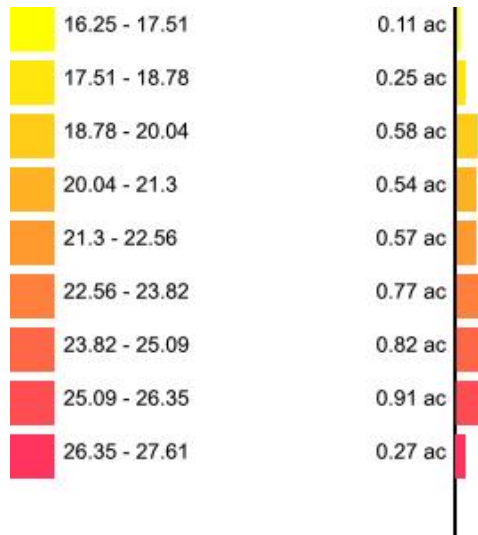

Min: 85.09
Max: 329
Acres: 4.8

e61f43d4

Leak_DK

Client: Mustialan Opetustila
Farm: e61f43d4
Field: e61f43d4
Sample Year: 2021

Min: 16.25
Max: 27.61
Acres: 4.8

e61f43d4

Loam_DK

Client: Mustialan Opetustila
Farm: e61f43d4
Field: e61f43d4
Sample Year: 2021

Min: 47.03
Max: 60.35
Acres: 4.8

e61f43d4 Mg

Client: Mustialan Opetustila
Farm: e61f43d4
Field: e61f43d4
Sample Year: 2021

Min: 40.11
Max: 82.65
Acres: 4.8

e61f43d4

Mg_PPM

Client: Mustialan Opetustila
Farm: e61f43d4
Field: e61f43d4
Sample Year: 2021