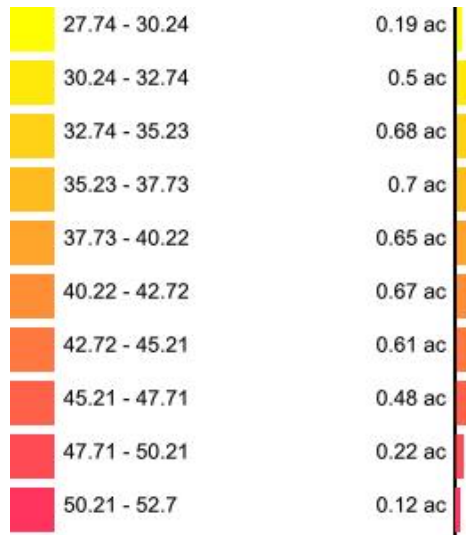

e61f43d4
FSand_DK

Client: Mustialan Opetustila
Farm: e61f43d4
Field: e61f43d4
Sample Year: 2021

Min: 27.74
Max: 52.7
Acres: 4.8