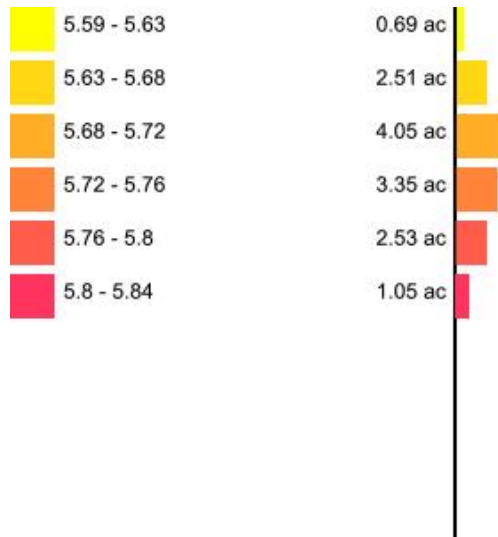

Min: 27.93
Max: 60.37
Acres: 14.1

34052253
PAW_DK

Client: Mustialan Opetustila
Farm: 34052253
Field: 34052253
Sample Year: 2021

Min: 30.85
Max: 76.02
Acres: 14.1

34052253 pH

Client: Mustialan Opetustila
Farm: 34052253
Field: 34052253
Sample Year: 2021

Min: 5.59
Max: 5.84
Acres: 14.1

34052253 RT

Client: Mustialan Opetustila
Farm: 34052253
Field: 34052253
Sample Year: 2021

Min: 6.09
Max: 6.34
Acres: 14.1

34052253
S

Client: Mustialan Opetustila
Farm: 34052253
Field: 34052253
Sample Year: 2021