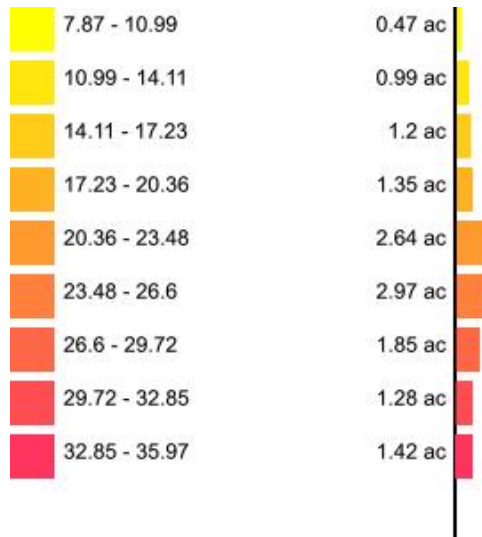

Min: 18.77
Max: 57.53
Acres: 14.1

34052253 Mg

Client: Mustialan Opetustila
Farm: 34052253
Field: 34052253
Sample Year: 2021

Min: 7.87
Max: 35.97
Acres: 14.1

34052253

Mg_PPM

Client: Mustialan Opetustila
Farm: 34052253
Field: 34052253
Sample Year: 2021