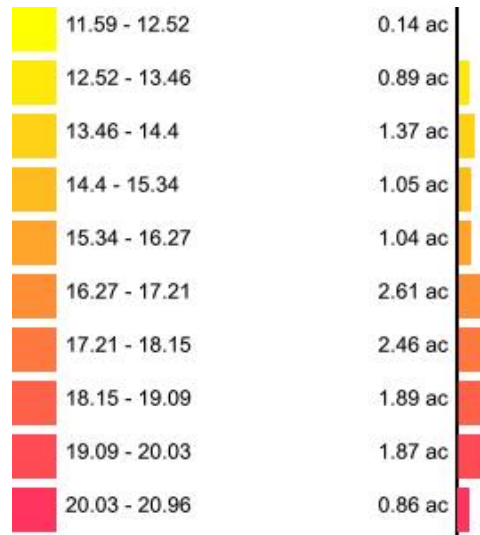

Min: 6.51
Max: 18.96
Acres: 14.1

34052253

Ca_PPM

Client: Mustialan Opetustila
Farm: 34052253
Field: 34052253
Sample Year: 2021

Min: 1404.57
Max: 2378.62
Acres: 14.1

34052253 CEC

Client: Mustialan Opetustila
Farm: 34052253
Field: 34052253
Sample Year: 2021

Min: 11.59
Max: 20.96
Acres: 14.1

34052253

Clay_DK

Client: Mustialan Opetustila
Farm: 34052253
Field: 34052253
Sample Year: 2021

Min: 0.35
Max: 8.03
Acres: 14.1

34052253

Cu

Client: Mustialan Opetustila
Farm: 34052253
Field: 34052253
Sample Year: 2021

Min: 5.61
Max: 7.96
Acres: 14.1

34052253

Elevation

Client: Mustialan Opetustila
Farm: 34052253
Field: 34052253
Sample Year: 2021

Min: 356.68
Max: 371.79
Acres: 14.1

34052253

Fe

Client: Mustialan Opetustila
Farm: 34052253
Field: 34052253
Sample Year: 2021