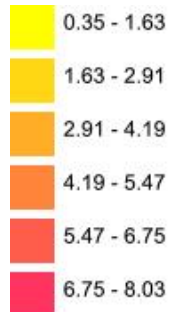

Min: 11.59
Max: 20.96
Acres: 14.1

34052253

Clay_DK

Client: Mustialan Opetustila
Farm: 34052253
Field: 34052253
Sample Year: 2021

Min: 0.35
Max: 8.03
Acres: 14.1

34052253

Cu

Client: Mustialan Opetustila
Farm: 34052253
Field: 34052253
Sample Year: 2021

Min: 5.61
Max: 7.96
Acres: 14.1

34052253

Elevation

Client: Mustialan Opetustila
Farm: 34052253
Field: 34052253
Sample Year: 2021

Min: 356.68
Max: 371.79
Acres: 14.1

34052253

Fe

Client: Mustialan Opetustila
Farm: 34052253
Field: 34052253
Sample Year: 2021