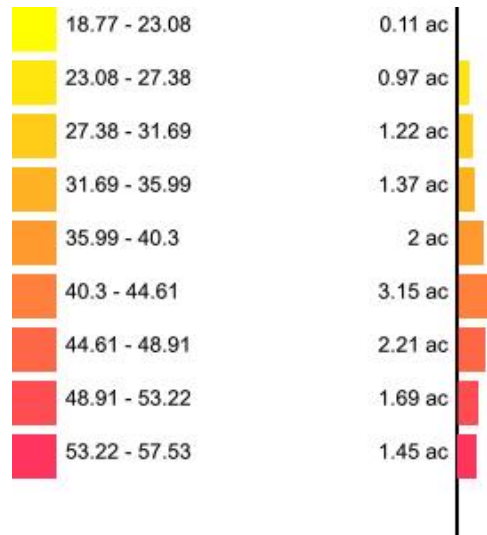

Min: 177.6
Max: 229.59
Acres: 14.1

34052253

Leak_DK

Client: Mustialan Opetustila
Farm: 34052253
Field: 34052253
Sample Year: 2021

Min: 12.43
Max: 27.38
Acres: 14.1

34052253

Loam_DK

Client: Mustialan Opetustila
Farm: 34052253
Field: 34052253
Sample Year: 2021

Min: 18.77
Max: 57.53
Acres: 14.1

34052253 Mg

Client: Mustialan Opetustila
Farm: 34052253
Field: 34052253
Sample Year: 2021

Min: 7.87
Max: 35.97
Acres: 14.1

34052253

Mg_PPM

Client: Mustialan Opetustila
Farm: 34052253
Field: 34052253
Sample Year: 2021