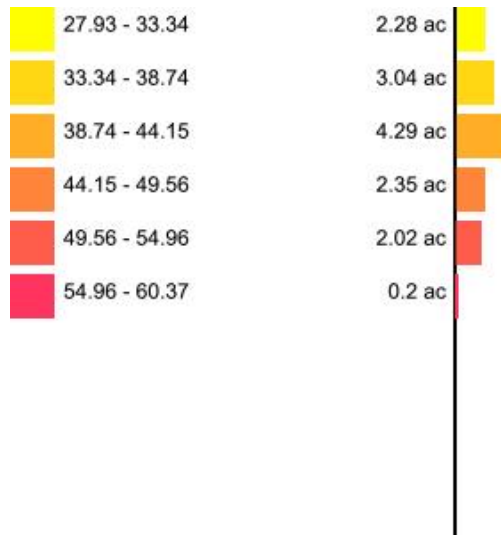

Min: 4.03
Max: 6.58
Acres: 14.1

34052253 P

Client: Mustialan Opetustila
Farm: 34052253
Field: 34052253
Sample Year: 2021

Min: 2.79
Max: 6.04
Acres: 14.1

34052253

P_PPM

Client: Mustialan Opetustila
Farm: 34052253
Field: 34052253
Sample Year: 2021

Min: 27.93
Max: 60.37
Acres: 14.1

34052253
PAW_DK

Client: Mustialan Opetustila
Farm: 34052253
Field: 34052253
Sample Year: 2021

Min: 30.85
Max: 76.02
Acres: 14.1

34052253 pH

Client: Mustialan Opetustila
Farm: 34052253
Field: 34052253
Sample Year: 2021