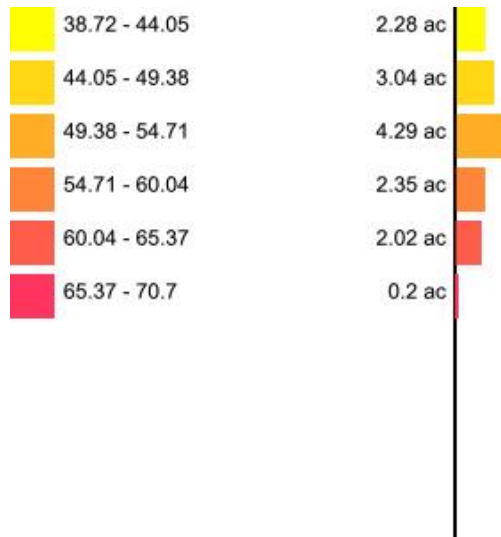

Min: 5.61
Max: 7.96
Acres: 14.1

34052253

Elevation

Client: Mustialan Opetustila
Farm: 34052253
Field: 34052253
Sample Year: 2021

Min: 356.68
Max: 371.79
Acres: 14.1

34052253

Fe

Client: Mustialan Opetustila
Farm: 34052253
Field: 34052253
Sample Year: 2021

Min: 938.18
Max: 1203.12
Acres: 14.1

34052253

FSand_DK

Client: Mustialan Opetustila
Farm: 34052253
Field: 34052253
Sample Year: 2021

Min: 38.72
Max: 70.7
Acres: 14.1

34052253
HOy_Ca_bsesat

Client: Mustialan Opetustila
Farm: 34052253
Field: 34052253
Sample Year: 2021

Min: 56.73
Max: 60.62
Acres: 14.1

34052253
HOy_K_bsesat

Client: Mustialan Opetustila
Farm: 34052253
Field: 34052253
Sample Year: 2021

Min: 2.81
Max: 3.93
Acres: 14.1

34052253

HOy_Mg_bsesat

Client: Mustialan Opetustila
Farm: 34052253
Field: 34052253
Sample Year: 2021