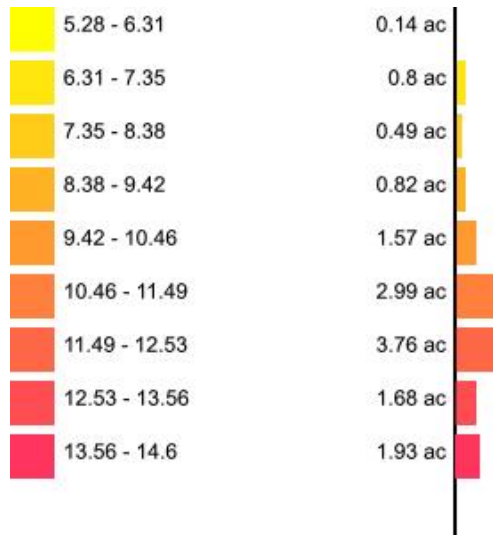

Min: 56.73
Max: 60.62
Acres: 14.1

34052253
HOy_K_bsesat

Client: Mustialan Opetustila
Farm: 34052253
Field: 34052253
Sample Year: 2021

Min: 2.81
Max: 3.93
Acres: 14.1

34052253

HOy_Mg_bsesat

Client: Mustialan Opetustila
Farm: 34052253
Field: 34052253
Sample Year: 2021

Min: 5.28
Max: 14.6
Acres: 14.1

34052253

Humus

Client: Mustialan Opetustila
Farm: 34052253
Field: 34052253
Sample Year: 2021

Min: 4.03
Max: 6.58
Acres: 14.1

34052253 K

Client: Mustialan Opetustila
Farm: 34052253
Field: 34052253
Sample Year: 2021