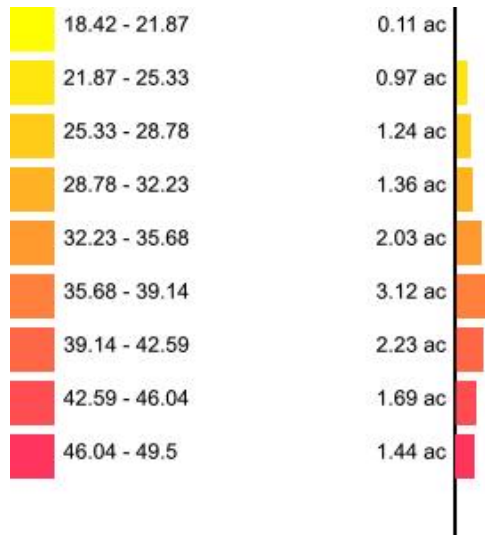

34052253

Silt_DK

Client: Mustialan Opetustila
Farm: 34052253
Field: 34052253
Sample Year: 2021

Min: 18.42
Max: 49.5
Acres: 14.1