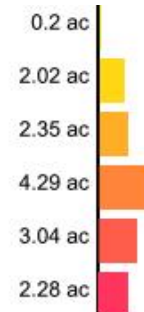

Min: 11.59
Max: 20.96
Acres: 14.1

34052253

Clay_DK

Client: Mustialan Opetustila
Farm: 34052253
Field: 34052253
Sample Year: 2021

Min: 0.35
Max: 8.03
Acres: 14.1

34052253

Cu

Client: Mustialan Opetustila
Farm: 34052253
Field: 34052253
Sample Year: 2021

Min: 5.61
Max: 7.96
Acres: 14.1

34052253

Elevation

Client: Mustialan Opetustila
Farm: 34052253
Field: 34052253
Sample Year: 2021

Min: 356.68
Max: 371.79
Acres: 14.1

34052253

Fe

Client: Mustialan Opetustila
Farm: 34052253
Field: 34052253
Sample Year: 2021