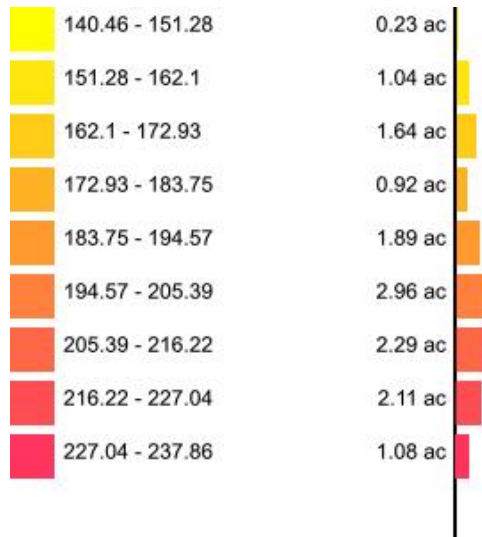

34052253

Ca

Client: Mustialan Opetustila
Farm: 34052253
Field: 34052253
Sample Year: 2021

Min: 140.46
Max: 237.86
Acres: 14.1