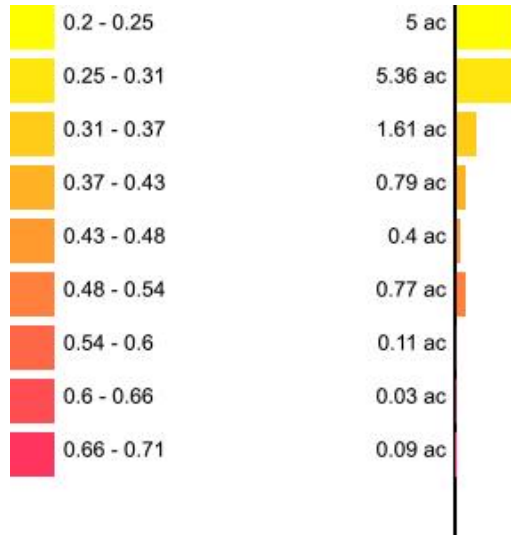

Min: 17.76
Max: 22.96
Acres: 14.1

34052253

K_Mg

Client: Mustialan Opetustila
Farm: 34052253
Field: 34052253
Sample Year: 2021

Min: 0.2
Max: 0.71
Acres: 14.1

34052253

K_PPM

Client: Mustialan Opetustila
Farm: 34052253
Field: 34052253
Sample Year: 2021

Min: 177.6
Max: 229.59
Acres: 14.1

34052253

Leak_DK

Client: Mustialan Opetustila
Farm: 34052253
Field: 34052253
Sample Year: 2021

Min: 12.43
Max: 27.38
Acres: 14.1

34052253

Loam_DK

Client: Mustialan Opetustila
Farm: 34052253
Field: 34052253
Sample Year: 2021