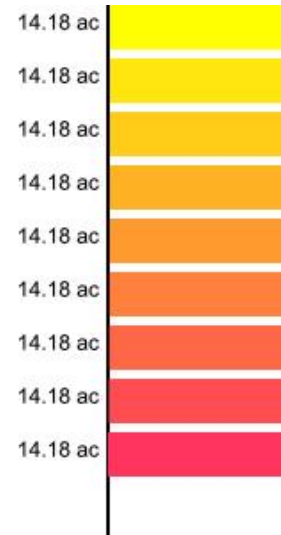

Min: 18.42
Max: 49.5
Acres: 14.1

34052253

TotalN

Client: Mustialan Opetustila
Farm: 34052253
Field: 34052253
Sample Year: 2021

Min: 0
Max: 0
Acres: 14.1

34052253

Zn

Client: Mustialan Opetustila
Farm: 34052253
Field: 34052253
Sample Year: 2021

Min: 6.02
Max: 8.09
Acres: 14.1