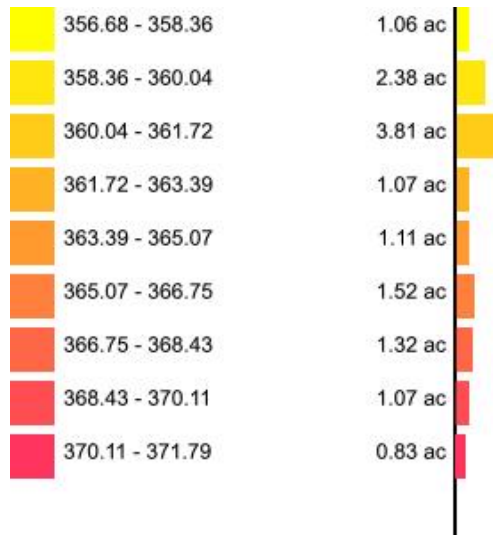

Min: 5.61
Max: 7.96
Acres: 14.1

34052253

Elevation

Client: Mustialan Opetustila
Farm: 34052253
Field: 34052253
Sample Year: 2021

Min: 356.68
Max: 371.79
Acres: 14.1

34052253

Fe

Client: Mustialan Opetustila
Farm: 34052253
Field: 34052253
Sample Year: 2021

Min: 938.18
Max: 1203.12
Acres: 14.1

34052253

FSand_DK

Client: Mustialan Opetustila
Farm: 34052253
Field: 34052253
Sample Year: 2021

Min: 38.72
Max: 70.7
Acres: 14.1

34052253
HOy_Ca_bsesat

Client: Mustialan Opetustila
Farm: 34052253
Field: 34052253
Sample Year: 2021