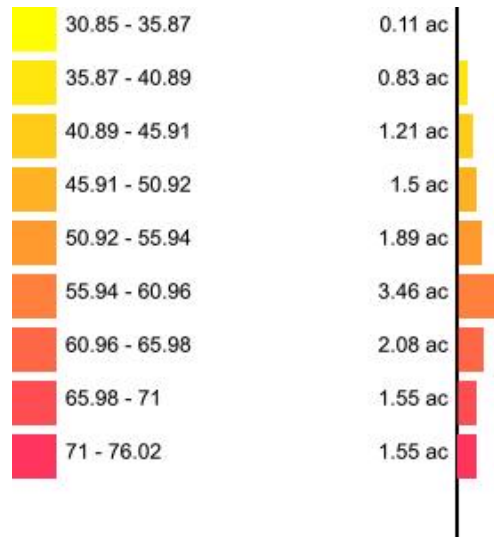

Min: 27.93
Max: 60.37
Acres: 14.1

34052253
PAW_DK

Client: Mustialan Opetustila
Farm: 34052253
Field: 34052253
Sample Year: 2021

Min: 30.85
Max: 76.02
Acres: 14.1

34052253 pH

Client: Mustialan Opetustila
Farm: 34052253
Field: 34052253
Sample Year: 2021

Min: 5.59
Max: 5.84
Acres: 14.1

34052253 RT

Client: Mustialan Opetustila
Farm: 34052253
Field: 34052253
Sample Year: 2021

Min: 6.09
Max: 6.34
Acres: 14.1

34052253
S

Client: Mustialan Opetustila
Farm: 34052253
Field: 34052253
Sample Year: 2021