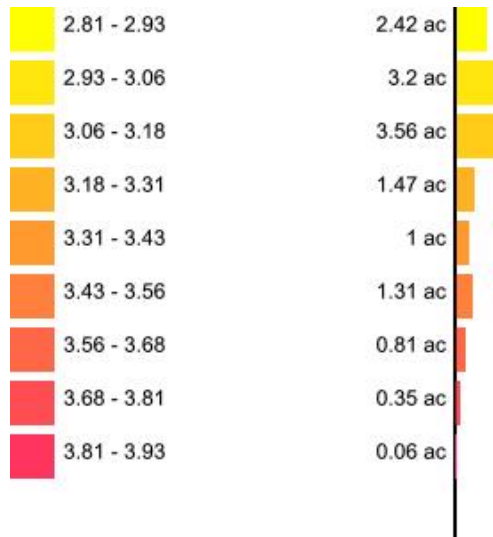

Min: 56.73
Max: 60.62
Acres: 14.1

34052253
HOy_K_bsesat

Client: Mustialan Opetustila
Farm: 34052253
Field: 34052253
Sample Year: 2021

Min: 2.81
Max: 3.93
Acres: 14.1

34052253

HOy_Mg_bsesat

Client: Mustialan Opetustila
Farm: 34052253
Field: 34052253
Sample Year: 2021

Min: 5.28
Max: 14.6
Acres: 14.1

34052253

Humus

Client: Mustialan Opetustila
Farm: 34052253
Field: 34052253
Sample Year: 2021

Min: 4.03
Max: 6.58
Acres: 14.1

34052253 K

Client: Mustialan Opetustila
Farm: 34052253
Field: 34052253
Sample Year: 2021