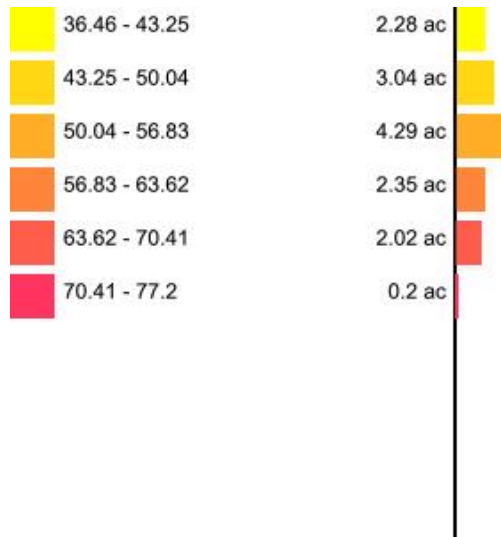

Min: 4.43
Max: 6
Acres: 14.1

34052253
Sand_DK

Client: Mustialan Opetustila
Farm: 34052253
Field: 34052253
Sample Year: 2021

Min: 36.46
Max: 77.2
Acres: 14.1

34052253

Silt_DK

Client: Mustialan Opetustila
Farm: 34052253
Field: 34052253
Sample Year: 2021

Min: 18.42
Max: 49.5
Acres: 14.1

34052253

TotalN

Client: Mustialan Opetustila
Farm: 34052253
Field: 34052253
Sample Year: 2021

Min: 0
Max: 0
Acres: 14.1

34052253

Zn

Client: Mustialan Opetustila
Farm: 34052253
Field: 34052253
Sample Year: 2021