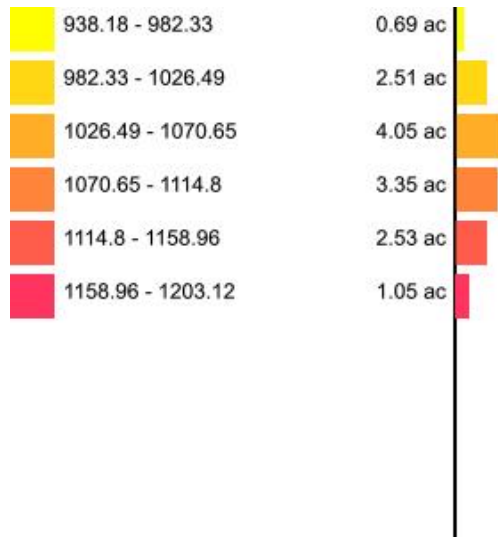

Min: 5.61
Max: 7.96
Acres: 14.1

34052253

Elevation

Client: Mustialan Opetustila
Farm: 34052253
Field: 34052253
Sample Year: 2021

Min: 356.68
Max: 371.79
Acres: 14.1

34052253

Fe

Client: Mustialan Opetustila
Farm: 34052253
Field: 34052253
Sample Year: 2021

Min: 938.18
Max: 1203.12
Acres: 14.1

34052253

FSand_DK

Client: Mustialan Opetustila
Farm: 34052253
Field: 34052253
Sample Year: 2021

Min: 38.72
Max: 70.7
Acres: 14.1

34052253
HOy_Ca_bsesat

Client: Mustialan Opetustila
Farm: 34052253
Field: 34052253
Sample Year: 2021