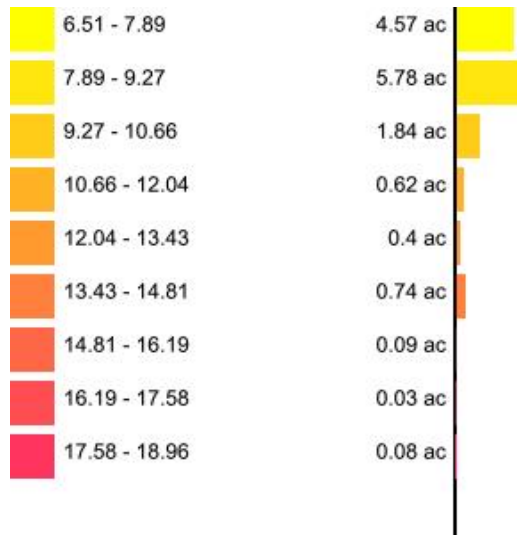

34052253

Ca

Client: Mustialan Opetustila
Farm: 34052253
Field: 34052253
Sample Year: 2021

Min: 140.46
Max: 237.86
Acres: 14.1

34052253

Ca_Mg

Client: Mustialan Opetustila
Farm: 34052253
Field: 34052253
Sample Year: 2021

Min: 6.51
Max: 18.96
Acres: 14.1

34052253

Ca_PPM

Client: Mustialan Opetustila
Farm: 34052253
Field: 34052253
Sample Year: 2021

Min: 1404.57
Max: 2378.62
Acres: 14.1

34052253 CEC

Client: Mustialan Opetustila
Farm: 34052253
Field: 34052253
Sample Year: 2021