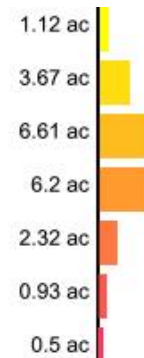

cc174365
S

Client: Mustialan Opetustila
Farm: cc174365
Field: cc174365
Sample Year: 2021

Min: 2.6
Max: 6.98
Acres: 21.23