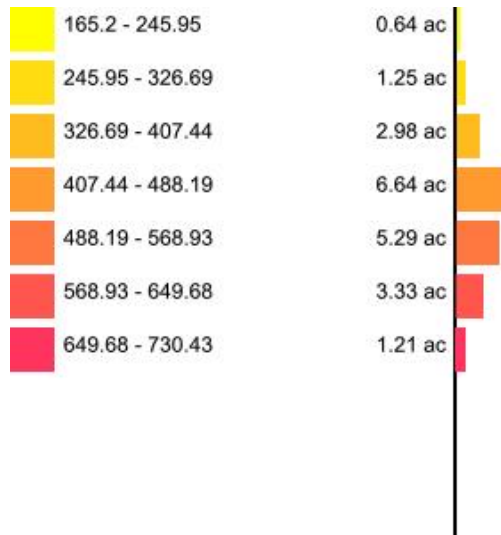

cc174365
Mg_PPM

Client: Mustialan Opetustila
Farm: cc174365
Field: cc174365
Sample Year: 2021

Min: 165.2
Max: 730.43
Acres: 21.23