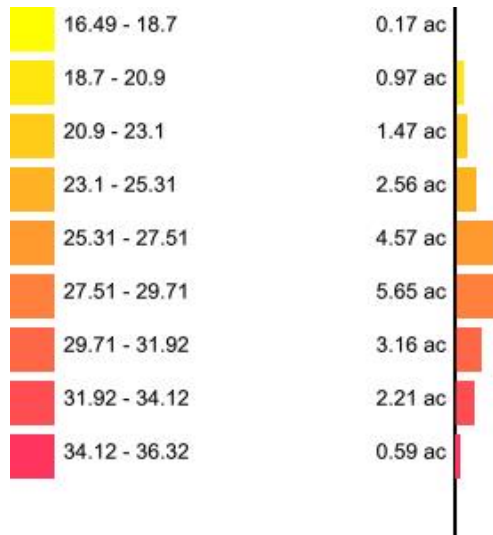

Min: 7.76
Max: 17.68
Acres: 21.23

cc174365 Humus

Client: Mustialan Opetustila
Farm: cc174365
Field: cc174365
Sample Year: 2021

Min: 5.4
Max: 6.56
Acres: 21.23

cc174365
K

Client: Mustialan Opetustila
Farm: cc174365
Field: cc174365
Sample Year: 2021

Min: 16.49
Max: 36.32
Acres: 21.23

cc174365
K_Mg

Client: Mustialan Opetustila
Farm: cc174365
Field: cc174365
Sample Year: 2021

Min: 0.15
Max: 0.33
Acres: 21.23

cc174365
K_PPM

Client: Mustialan Opetustila
Farm: cc174365
Field: cc174365
Sample Year: 2021