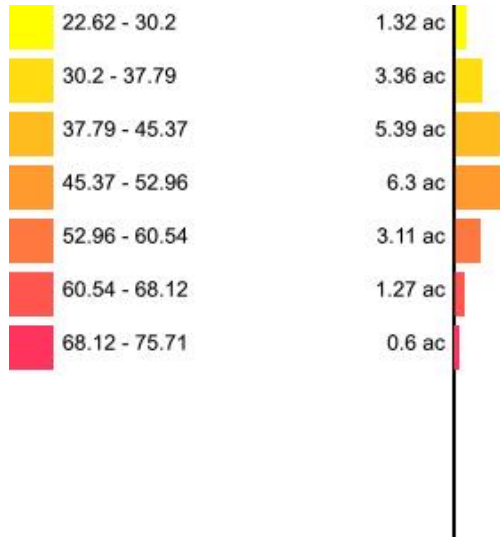

Min: 5.92
Max: 11.25
Acres: 21.23

cc174365 Elevation

Client: Mustialan Opetustila
Farm: cc174365
Field: cc174365
Sample Year: 2021

Min: 357.17
Max: 462.03
Acres: 21.23

cc174365

Fe

Client: Mustialan Opetustila
Farm: cc174365
Field: cc174365
Sample Year: 2021

Min: 688.73
Max: 1209.38
Acres: 21.23

cc174365
FSand_DK

Client: Mustialan Opetustila
Farm: cc174365
Field: cc174365
Sample Year: 2021

Min: 22.62
Max: 75.71
Acres: 21.23

cc174365
HOy_Ca_bsesat

Client: Mustialan Opetustila
Farm: cc174365
Field: cc174365
Sample Year: 2021

Min: 58.27
Max: 70.81
Acres: 21.23

cc174365
HOy_K_bsesat

Client: Mustialan Opetustila
Farm: cc174365
Field: cc174365
Sample Year: 2021

Min: 2.45
Max: 2.7
Acres: 21.23

cc174365
HOy_Mg_bsesat

Client: Mustialan Opetustila
Farm: cc174365
Field: cc174365
Sample Year: 2021