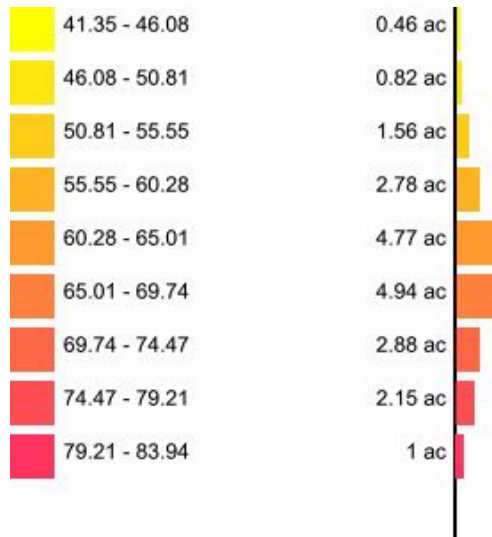

Min: 18.08
Max: 35.67
Acres: 21.23

cc174365
PAW_DK

Client: Mustialan Opetustila
Farm: cc174365
Field: cc174365
Sample Year: 2021

Min: 41.35
Max: 83.94
Acres: 21.23

cc174365 pH

Client: Mustialan Opetustila
Farm: cc174365
Field: cc174365
Sample Year: 2021

Min: 6.42
Max: 6.7
Acres: 21.23

cc174365
RT

Client: Mustialan Opetustila
Farm: cc174365
Field: cc174365
Sample Year: 2021

Min: 6.92
Max: 7.2
Acres: 21.23

cc174365
S

Client: Mustialan Opetustila
Farm: cc174365
Field: cc174365
Sample Year: 2021