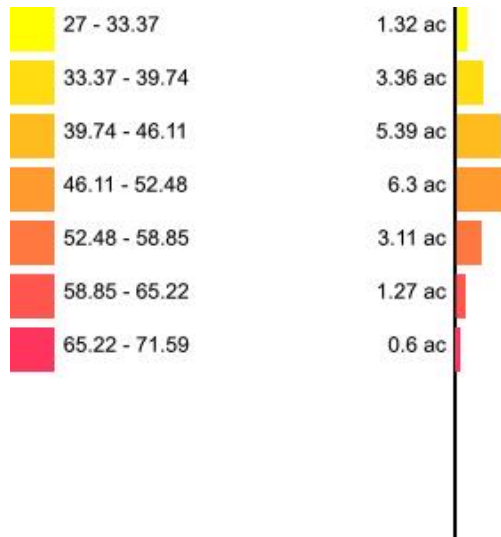

Min: 2.6
Max: 6.98
Acres: 21.23

cc174365
Sand_DK

Client: Mustialan Opetustila
Farm: cc174365
Field: cc174365
Sample Year: 2021

Min: 27
Max: 71.59
Acres: 21.23

cc174365
Silt_DK

Client: Mustialan Opetustila
Farm: cc174365
Field: cc174365
Sample Year: 2021

Min: 19.89
Max: 56.52
Acres: 21.23

cc174365

TotalN

Client: Mustialan Opetustila
Farm: cc174365
Field: cc174365
Sample Year: 2021

Min: 0
Max: 0
Acres: 21.23

cc174365 Zn

Client: Mustialan Opetustila
Farm: cc174365
Field: cc174365
Sample Year: 2021