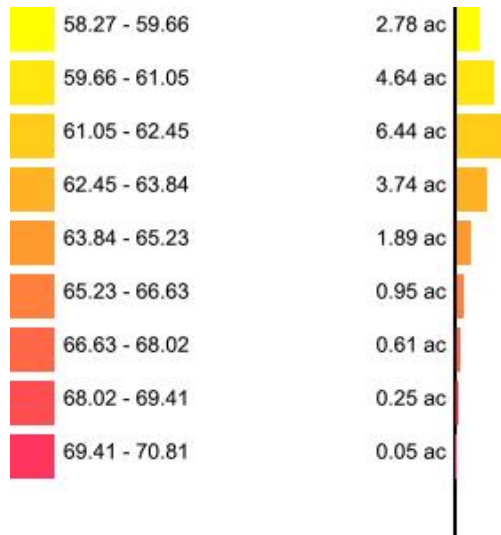

cc174365
HOy_Ca_bsesat

Client: Mustialan Opetustila
Farm: cc174365
Field: cc174365
Sample Year: 2021

Min: 58.27
Max: 70.81
Acres: 21.23