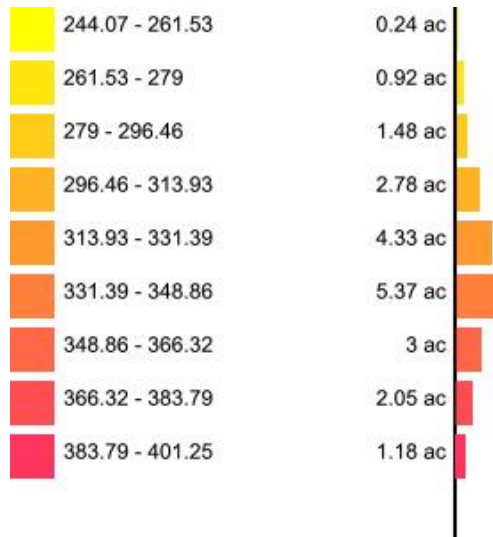

MUSTIALAN OPETUSTILA

cc174365

Nutrient and Texture Maps

SoilOptix Inc.
597112 Hwy59
Tavistock ON
N0B 2R0
www.SoilOptix.com
519-902-7645

This document is designed to provide you a “snapshot” of your field at a glance. Legend descriptions are not recommendations.

cc174365

Ca

Client: Mustialan Opetustila
Farm: cc174365
Field: cc174365
Sample Year: 2021

Min: 244.07
Max: 401.25
Acres: 21.23

cc174365

Ca_Mg

Client: Mustialan Opetustila
Farm: cc174365
Field: cc174365
Sample Year: 2021