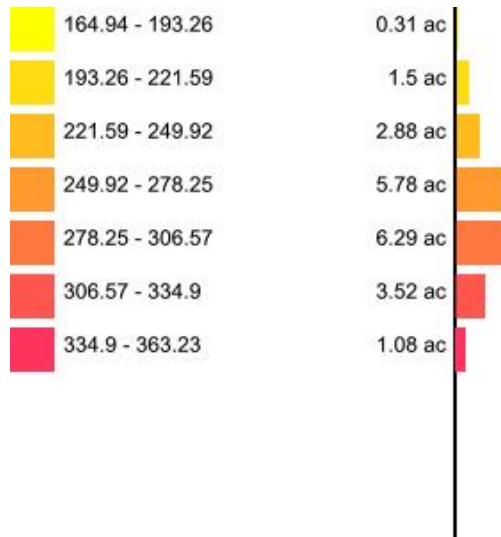

Min: 16.49
Max: 36.32
Acres: 21.23

cc174365
K_Mg

Client: Mustialan Opetustila
Farm: cc174365
Field: cc174365
Sample Year: 2021

Min: 0.15
Max: 0.33
Acres: 21.23

cc174365
K_PPM

Client: Mustialan Opetustila
Farm: cc174365
Field: cc174365
Sample Year: 2021

Min: 164.94
Max: 363.23
Acres: 21.23

cc174365
Leak_DK

Client: Mustialan Opetustila
Farm: cc174365
Field: cc174365
Sample Year: 2021

Min: 20.82
Max: 28.12
Acres: 21.23

cc174365
Loam_DK

Client: Mustialan Opetustila
Farm: cc174365
Field: cc174365
Sample Year: 2021