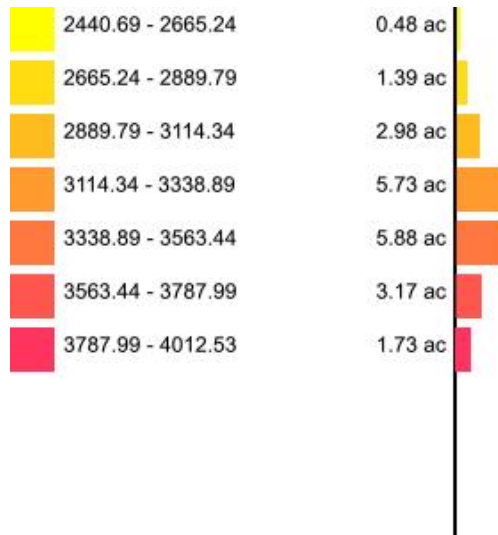

Min: 5.49
Max: 14.92
Acres: 21.23

cc174365
Ca_PPM

Client: Mustialan Opetustila
Farm: cc174365
Field: cc174365
Sample Year: 2021

Min: 2440.69
Max: 4012.53
Acres: 21.23

cc174365
CEC

Client: Mustialan Opetustila
Farm: cc174365
Field: cc174365
Sample Year: 2021

Min: 17.24
Max: 34.43
Acres: 21.23

cc174365
Clay_DK

Client: Mustialan Opetustila
Farm: cc174365
Field: cc174365
Sample Year: 2021

Min: 2.04
Max: 11.01
Acres: 21.23

cc174365
Cu

Client: Mustialan Opetustila
Farm: cc174365
Field: cc174365
Sample Year: 2021