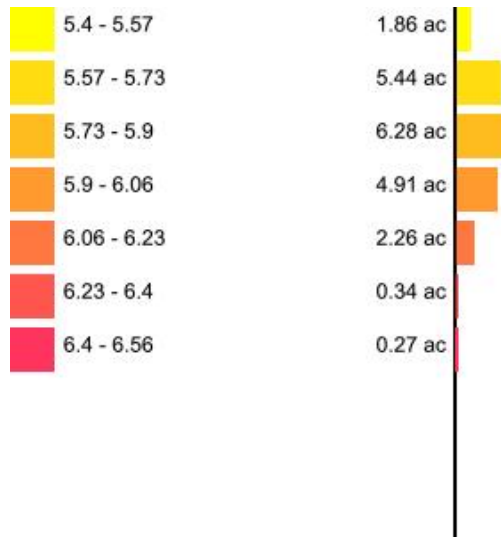

cc174365
OM

Client: Mustialan Opetustila
Farm: cc174365
Field: cc174365
Sample Year: 2021

Min: 5.4
Max: 6.56
Acres: 21.23