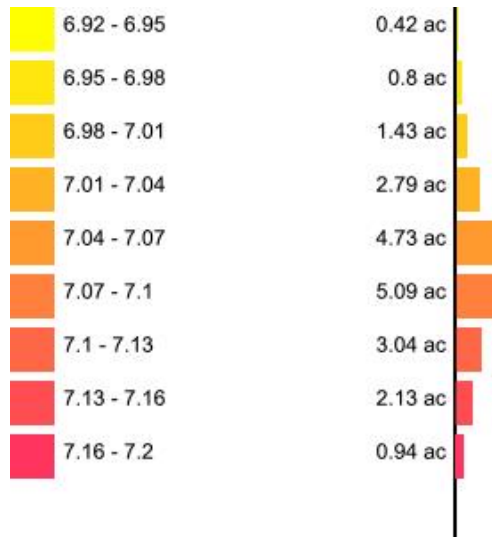

Min: 6.42
Max: 6.7
Acres: 21.23

cc174365
RT

Client: Mustialan Opetustila
Farm: cc174365
Field: cc174365
Sample Year: 2021

Min: 6.92
Max: 7.2
Acres: 21.23

cc174365
S

Client: Mustialan Opetustila
Farm: cc174365
Field: cc174365
Sample Year: 2021

Min: 2.6
Max: 6.98
Acres: 21.23

cc174365
Sand_DK

Client: Mustialan Opetustila
Farm: cc174365
Field: cc174365
Sample Year: 2021

Min: 27
Max: 71.59
Acres: 21.23

cc174365
Silt_DK

Client: Mustialan Opetustila
Farm: cc174365
Field: cc174365
Sample Year: 2021