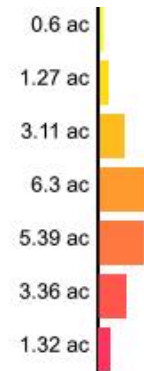

Min: 17.24
Max: 34.43
Acres: 21.23

cc174365
Clay_DK

Client: Mustialan Opetustila
Farm: cc174365
Field: cc174365
Sample Year: 2021

Min: 2.04
Max: 11.01
Acres: 21.23

cc174365
Cu

Client: Mustialan Opetustila
Farm: cc174365
Field: cc174365
Sample Year: 2021

Min: 5.92
Max: 11.25
Acres: 21.23

cc174365 Elevation

Client: Mustialan Opetustila
Farm: cc174365
Field: cc174365
Sample Year: 2021

Min: 357.17
Max: 462.03
Acres: 21.23

cc174365

Fe

Client: Mustialan Opetustila
Farm: cc174365
Field: cc174365
Sample Year: 2021