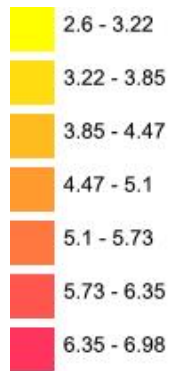

Min: 6.42
Max: 6.7
Acres: 21.23

cc174365
RT

Client: Mustialan Opetustila
Farm: cc174365
Field: cc174365
Sample Year: 2021

Min: 6.92
Max: 7.2
Acres: 21.23

cc174365
S

Client: Mustialan Opetustila
Farm: cc174365
Field: cc174365
Sample Year: 2021

Min: 2.6
Max: 6.98
Acres: 21.23

cc174365
Sand_DK

Client: Mustialan Opetustila
Farm: cc174365
Field: cc174365
Sample Year: 2021

Min: 27
Max: 71.59
Acres: 21.23

cc174365
Silt_DK

Client: Mustialan Opetustila
Farm: cc174365
Field: cc174365
Sample Year: 2021