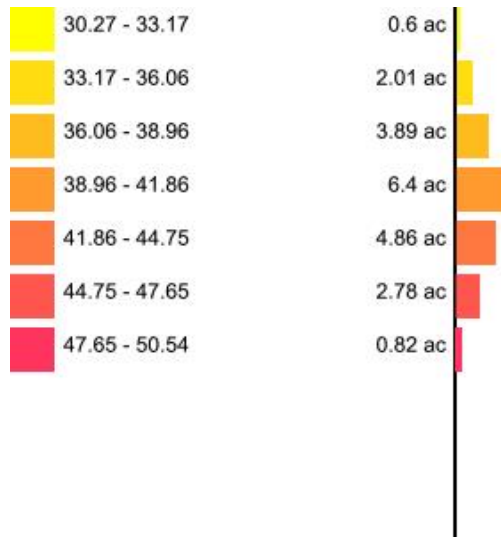

Min: 0.02
Max: 0.04
Acres: 21.23

cc174365

Na

Client: Mustialan Opetustila
Farm: cc174365
Field: cc174365
Sample Year: 2021

Min: 30.27
Max: 50.54
Acres: 21.23

cc174365
OM

Client: Mustialan Opetustila
Farm: cc174365
Field: cc174365
Sample Year: 2021