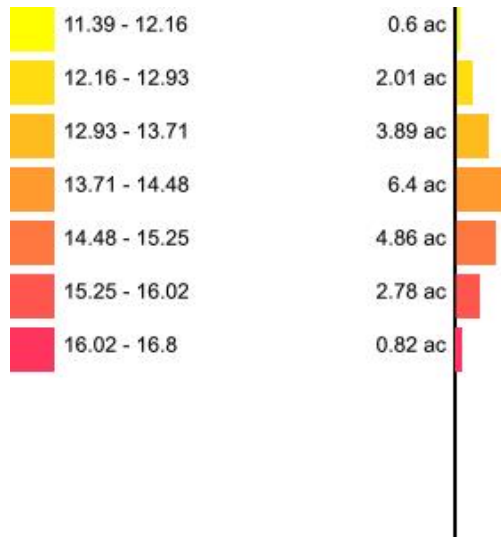

Min: 165.2
Max: 730.43
Acres: 21.23

cc174365

Mn

Client: Mustialan Opetustila
Farm: cc174365
Field: cc174365
Sample Year: 2021

Min: 11.39
Max: 16.8
Acres: 21.23

cc174365

Mo

Client: Mustialan Opetustila
Farm: cc174365
Field: cc174365
Sample Year: 2021

Min: 0.02
Max: 0.04
Acres: 21.23

cc174365

Na

Client: Mustialan Opetustila
Farm: cc174365
Field: cc174365
Sample Year: 2021

Min: 30.27
Max: 50.54
Acres: 21.23

cc174365
OM

Client: Mustialan Opetustila
Farm: cc174365
Field: cc174365
Sample Year: 2021