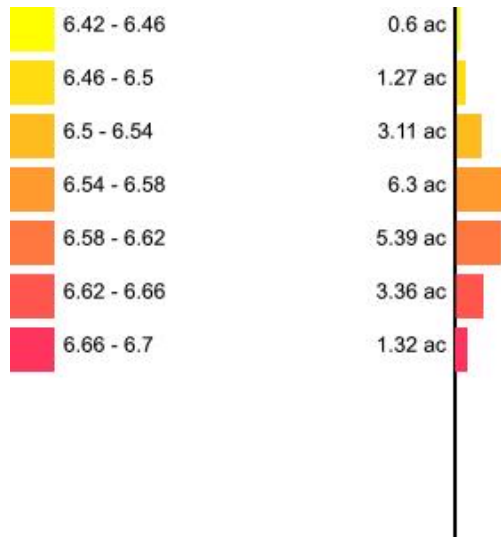

Min: 18.08
Max: 35.67
Acres: 21.23

cc174365
PAW_DK

Client: Mustialan Opetustila
Farm: cc174365
Field: cc174365
Sample Year: 2021

Min: 41.35
Max: 83.94
Acres: 21.23

cc174365 pH

Client: Mustialan Opetustila
Farm: cc174365
Field: cc174365
Sample Year: 2021

Min: 6.42
Max: 6.7
Acres: 21.23

cc174365
RT

Client: Mustialan Opetustila
Farm: cc174365
Field: cc174365
Sample Year: 2021

Min: 6.92
Max: 7.2
Acres: 21.23

cc174365
S

Client: Mustialan Opetustila
Farm: cc174365
Field: cc174365
Sample Year: 2021