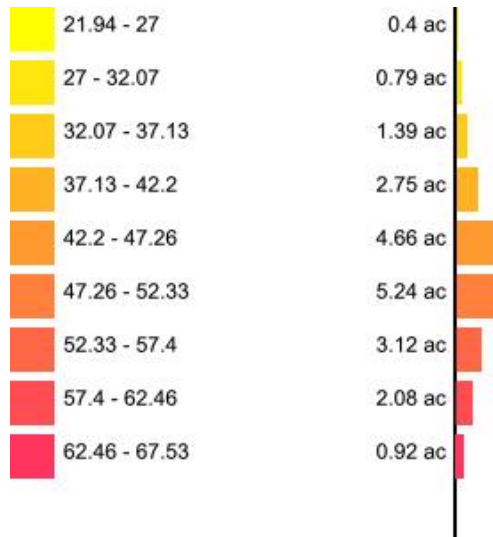

Min: 164.94
Max: 363.23
Acres: 21.23

cc174365
Leak_DK

Client: Mustialan Opetustila
Farm: cc174365
Field: cc174365
Sample Year: 2021

Min: 20.82
Max: 28.12
Acres: 21.23

cc174365
Loam_DK

Client: Mustialan Opetustila
Farm: cc174365
Field: cc174365
Sample Year: 2021

Min: 21.94
Max: 67.53
Acres: 21.23

cc174365 Mg

Client: Mustialan Opetustila
Farm: cc174365
Field: cc174365
Sample Year: 2021

Min: 16.52
Max: 73.04
Acres: 21.23

cc174365
Mg_PPM

Client: Mustialan Opetustila
Farm: cc174365
Field: cc174365
Sample Year: 2021