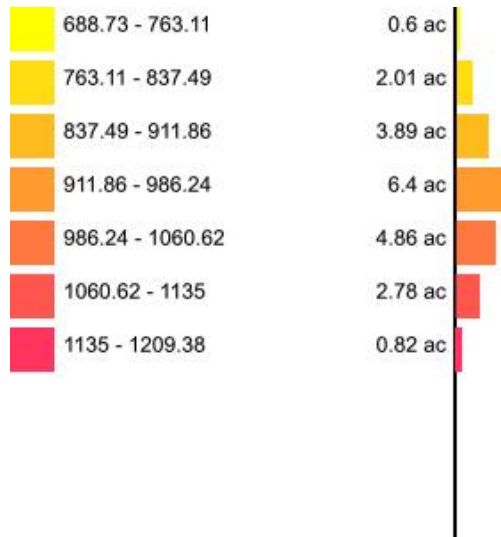

cc174365

Fe

Client: Mustialan Opetustila
Farm: cc174365
Field: cc174365
Sample Year: 2021

Min: 688.73
Max: 1209.38
Acres: 21.23