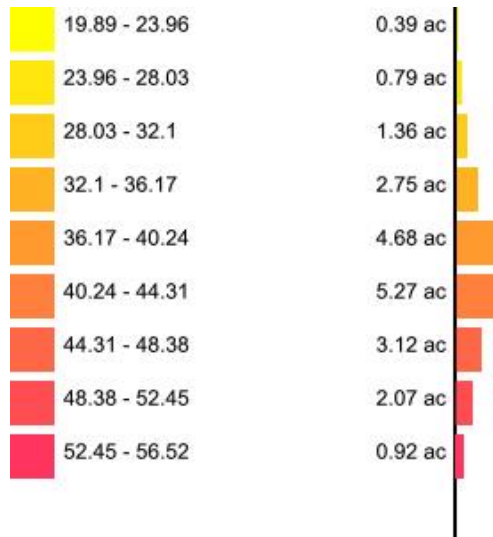

Min: 2.6
Max: 6.98
Acres: 21.23

cc174365
Sand_DK

Client: Mustialan Opetustila
Farm: cc174365
Field: cc174365
Sample Year: 2021

Min: 27
Max: 71.59
Acres: 21.23

cc174365
Silt_DK

Client: Mustialan Opetustila
Farm: cc174365
Field: cc174365
Sample Year: 2021

Min: 19.89
Max: 56.52
Acres: 21.23

cc174365

TotalN

Client: Mustialan Opetustila
Farm: cc174365
Field: cc174365
Sample Year: 2021

Min: 0
Max: 0
Acres: 21.23

cc174365 Zn

Client: Mustialan Opetustila
Farm: cc174365
Field: cc174365
Sample Year: 2021