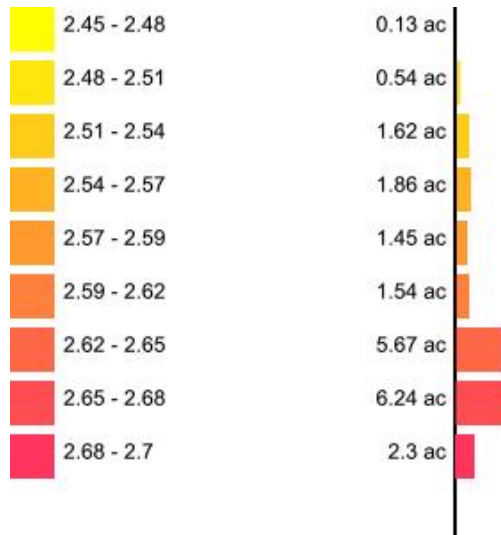

Min: 58.27
Max: 70.81
Acres: 21.23

cc174365
HOy_K_bsesat

Client: Mustialan Opetustila
Farm: cc174365
Field: cc174365
Sample Year: 2021

Min: 2.45
Max: 2.7
Acres: 21.23

cc174365
HOy_Mg_bsesat

Client: Mustialan Opetustila
Farm: cc174365
Field: cc174365
Sample Year: 2021