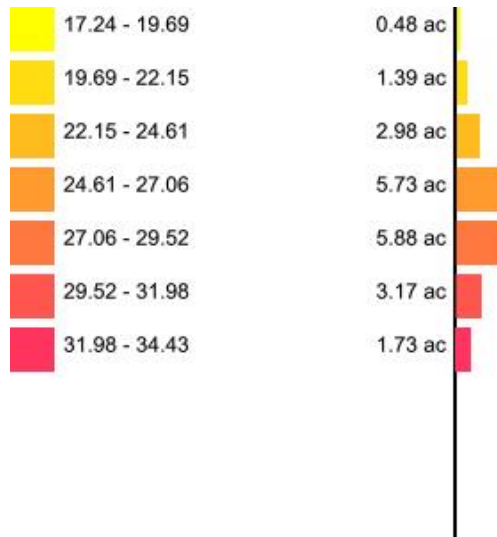

Min: 5.49
Max: 14.92
Acres: 21.23

cc174365
Ca_PPM

Client: Mustialan Opetustila
Farm: cc174365
Field: cc174365
Sample Year: 2021

Min: 2440.69
Max: 4012.53
Acres: 21.23

cc174365
CEC

Client: Mustialan Opetustila
Farm: cc174365
Field: cc174365
Sample Year: 2021

Min: 17.24
Max: 34.43
Acres: 21.23

cc174365
Clay_DK

Client: Mustialan Opetustila
Farm: cc174365
Field: cc174365
Sample Year: 2021

Min: 2.04
Max: 11.01
Acres: 21.23

cc174365
Cu

Client: Mustialan Opetustila
Farm: cc174365
Field: cc174365
Sample Year: 2021

Min: 5.92
Max: 11.25
Acres: 21.23

cc174365 Elevation

Client: Mustialan Opetustila
Farm: cc174365
Field: cc174365
Sample Year: 2021

Min: 357.17
Max: 462.03
Acres: 21.23

cc174365

Fe

Client: Mustialan Opetustila
Farm: cc174365
Field: cc174365
Sample Year: 2021