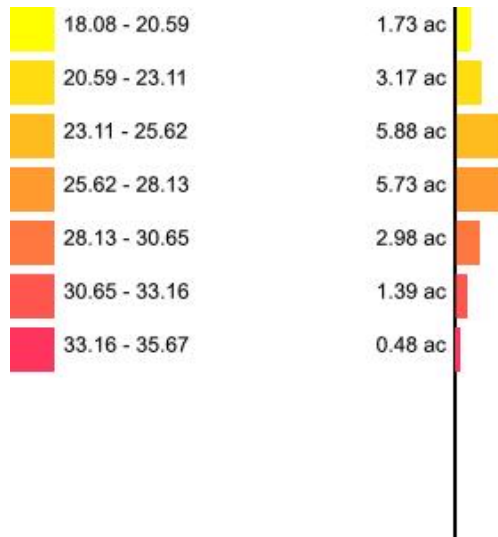

Min: 5.4
Max: 6.56
Acres: 21.23

cc174365
P

Client: Mustialan Opetustila
Farm: cc174365
Field: cc174365
Sample Year: 2021

Min: 1.81
Max: 3.57
Acres: 21.23

cc174365
P_PPM

Client: Mustialan Opetustila
Farm: cc174365
Field: cc174365
Sample Year: 2021

Min: 18.08
Max: 35.67
Acres: 21.23

cc174365
PAW_DK

Client: Mustialan Opetustila
Farm: cc174365
Field: cc174365
Sample Year: 2021

Min: 41.35
Max: 83.94
Acres: 21.23

cc174365 pH

Client: Mustialan Opetustila
Farm: cc174365
Field: cc174365
Sample Year: 2021