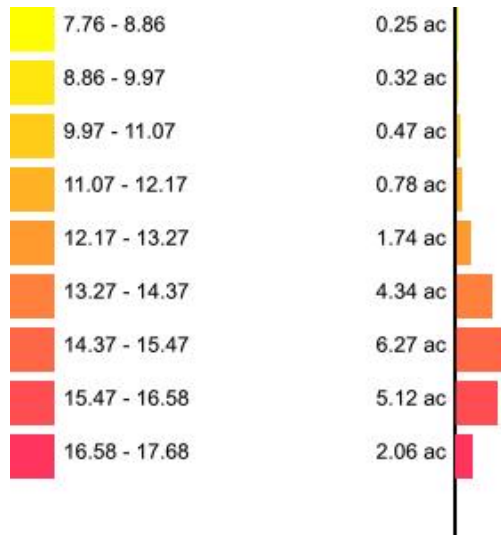

Min: 58.27
Max: 70.81
Acres: 21.23

cc174365
HOy_K_bsesat

Client: Mustialan Opetustila
Farm: cc174365
Field: cc174365
Sample Year: 2021

Min: 2.45
Max: 2.7
Acres: 21.23

cc174365
HOy_Mg_bsesat

Client: Mustialan Opetustila
Farm: cc174365
Field: cc174365
Sample Year: 2021

Min: 7.76
Max: 17.68
Acres: 21.23

cc174365 Humus

Client: Mustialan Opetustila
Farm: cc174365
Field: cc174365
Sample Year: 2021

Min: 5.4
Max: 6.56
Acres: 21.23

cc174365
K

Client: Mustialan Opetustila
Farm: cc174365
Field: cc174365
Sample Year: 2021