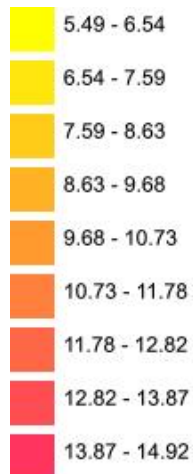

cc174365

Ca

Client: Mustialan Opetustila
Farm: cc174365
Field: cc174365
Sample Year: 2021

Min: 244.07
Max: 401.25
Acres: 21.23

cc174365

Ca_Mg

Client: Mustialan Opetustila
Farm: cc174365
Field: cc174365
Sample Year: 2021

Min: 5.49
Max: 14.92
Acres: 21.23

cc174365
Ca_PPM

Client: Mustialan Opetustila
Farm: cc174365
Field: cc174365
Sample Year: 2021

Min: 2440.69
Max: 4012.53
Acres: 21.23

cc174365
CEC

Client: Mustialan Opetustila
Farm: cc174365
Field: cc174365
Sample Year: 2021