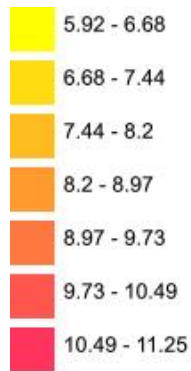

Min: 17.24
Max: 34.43
Acres: 21.23

cc174365
Clay_DK

Client: Mustialan Opetustila
Farm: cc174365
Field: cc174365
Sample Year: 2021

Min: 2.04
Max: 11.01
Acres: 21.23

cc174365
Cu

Client: Mustialan Opetustila
Farm: cc174365
Field: cc174365
Sample Year: 2021

Min: 5.92
Max: 11.25
Acres: 21.23

cc174365 Elevation

Client: Mustialan Opetustila
Farm: cc174365
Field: cc174365
Sample Year: 2021

Min: 357.17
Max: 462.03
Acres: 21.23

cc174365

Fe

Client: Mustialan Opetustila
Farm: cc174365
Field: cc174365
Sample Year: 2021