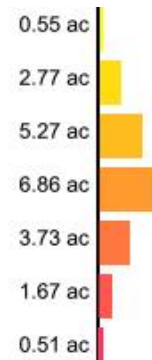

Min: 17.24
Max: 34.43
Acres: 21.23

cc174365
Clay_DK

Client: Mustialan Opetustila
Farm: cc174365
Field: cc174365
Sample Year: 2021

Min: 2.04
Max: 11.01
Acres: 21.23

cc174365
Cu

Client: Mustialan Opetustila
Farm: cc174365
Field: cc174365
Sample Year: 2021

Min: 5.92
Max: 11.25
Acres: 21.23

cc174365 Elevation

Client: Mustialan Opetustila
Farm: cc174365
Field: cc174365
Sample Year: 2021

Min: 357.17
Max: 462.03
Acres: 21.23

cc174365

Fe

Client: Mustialan Opetustila
Farm: cc174365
Field: cc174365
Sample Year: 2021